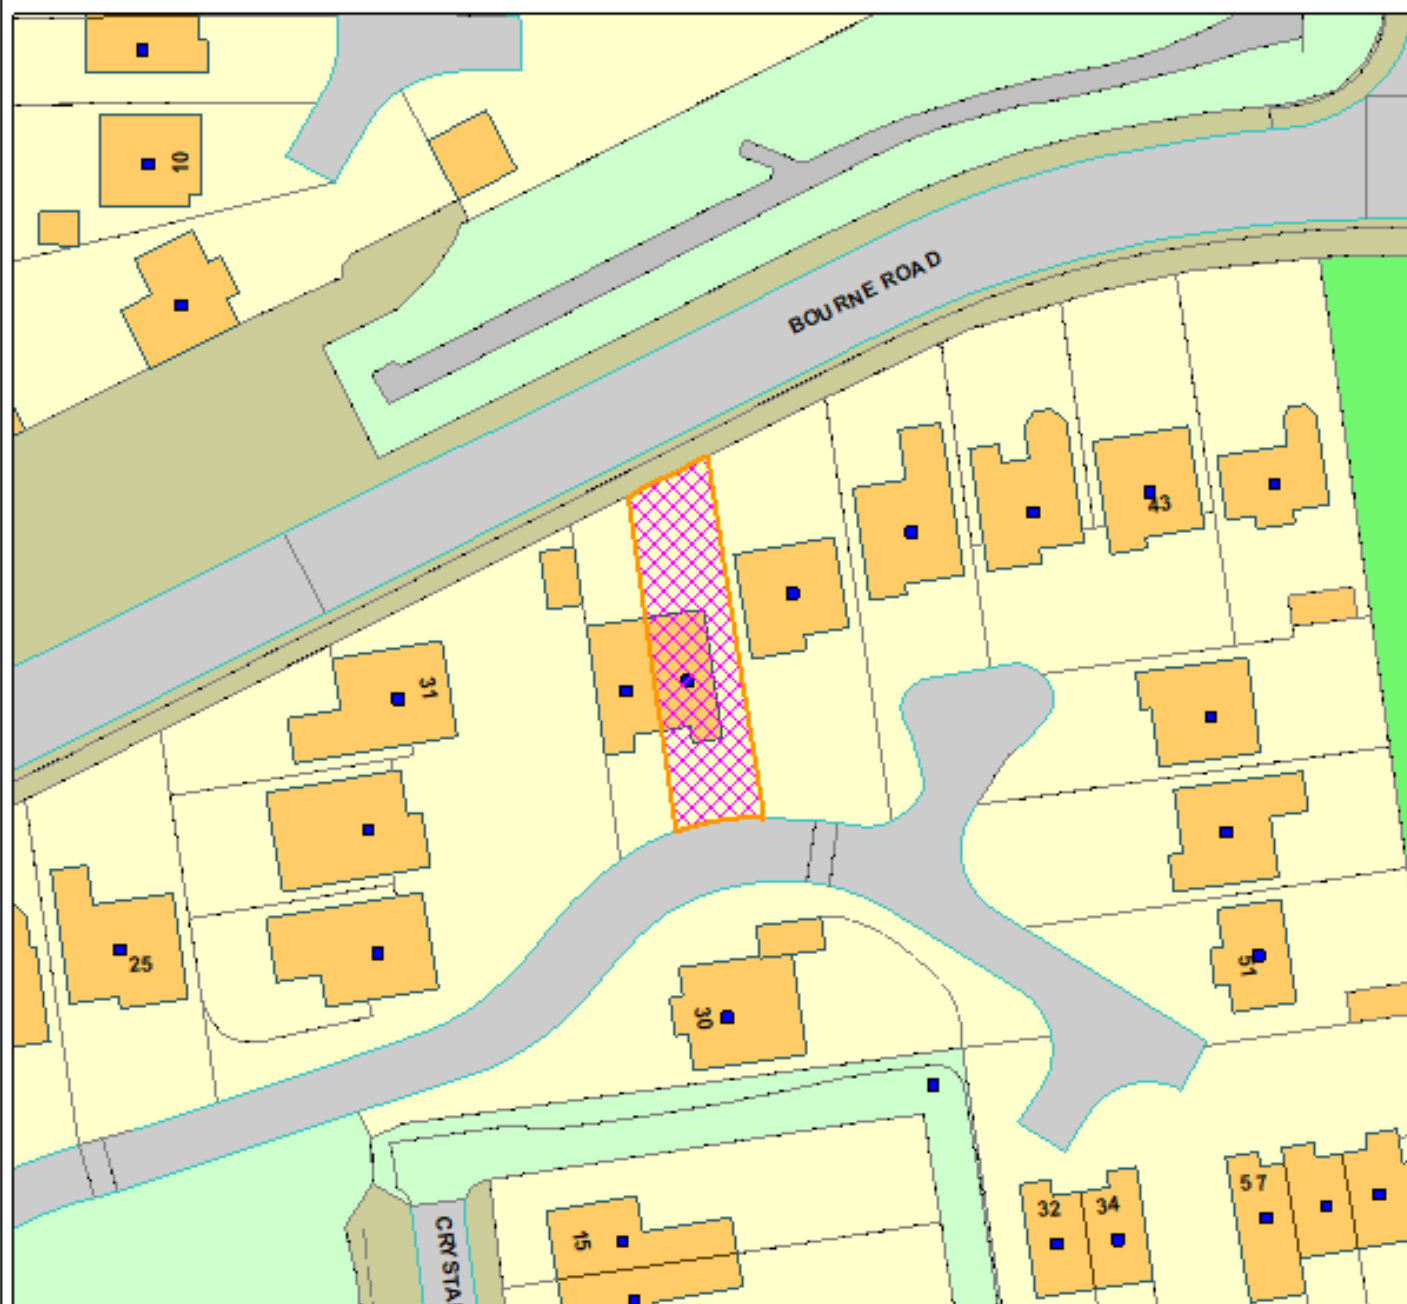

Planning Committee

23/01040/FUL - 35 Dallam Dell, Thornton Cleveleys, Lancashire, FY5 4PX

Scale: 1:625

Reproduced from the Ordnance Survey map with permission of the Controller of Her Majesty's Stationery Office © Crown Copyright 2012.

Unauthorized reproduction infringes Crown Copyright and may lead to prosecution or civil proceedings.

Organisation	Wyre Council
Department	Planning Department
Comments	Item 2
Date	23/01/2024
MSA Number	100018720